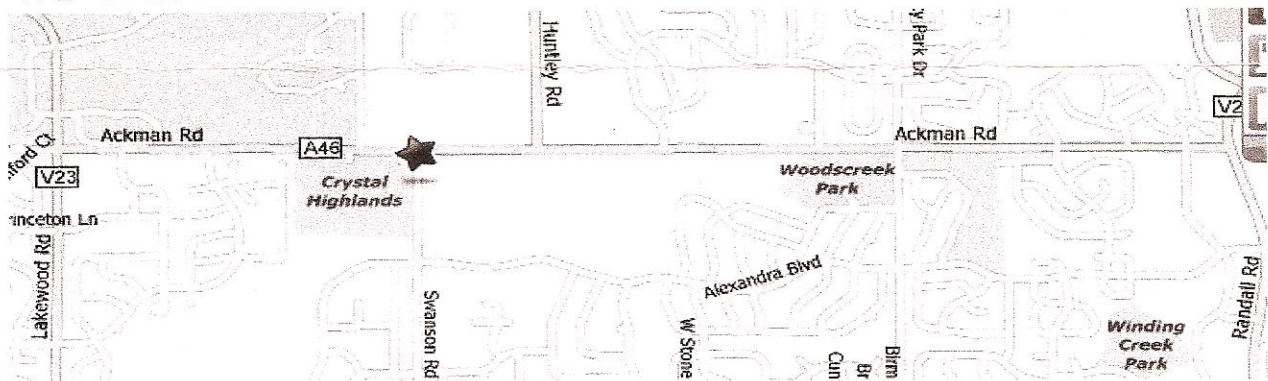

CRYSTAL HIGHLANDS

R C

RACE TRACK

**YOU'VE BEEN AROUND YOUR YARD
NOW BRING THEM TO THE TRACK**

**CLAY SAND MIX TRACK SURFACE
CHARGING STATIONS
REFRESHMENTS
RESTROOMS**

**CALL FOR HOURS OF OPERATION
847-659-1766
8917 ACKMAN ROAD LITH 60156**