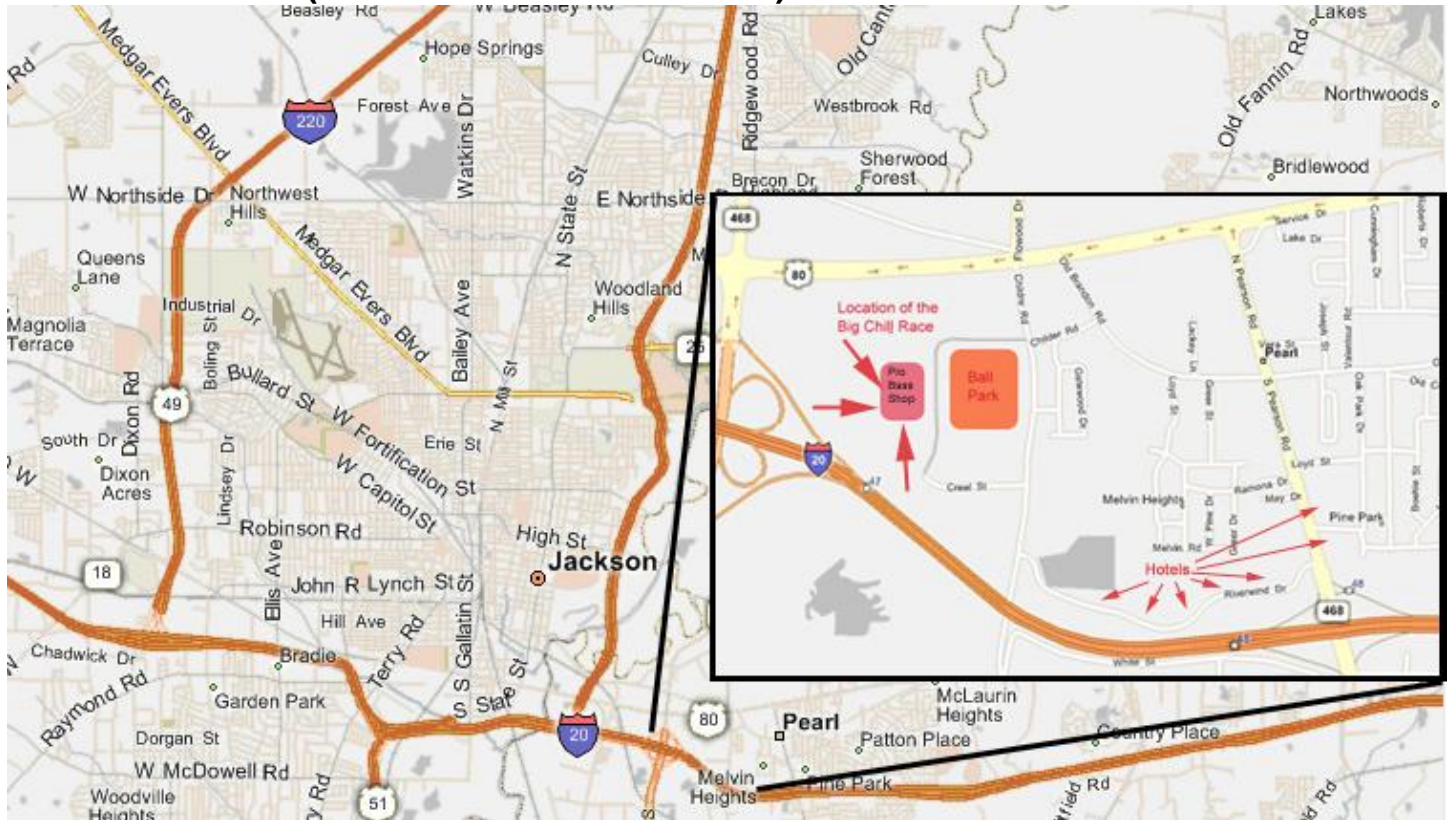

## Track Location: (Detailed Directions Below)

### From the North

Take I55 South to I20 East  
 Take I20 East (Meridian)  
 Take Exit 468 (Exit 48)  
 Turn Left, stay in the Left hand lane  
 Turn left at the second light (Riverwind Dr.)  
 When the street ends turn right (Childre Dr.)  
 Then follow the street to the Bass Pro Shop

### From the East

Take I20 West  
 Take Exit 468 (Exit 48)  
 Turn Right, stay in the Left hand lane  
 Turn left at the second light (Riverwind Dr.)  
 When the street ends turn right (Childre Dr.)  
 Then follow the street to the Bass Pro Shop

### From the South

Take I55 North to I20 East  
 Take I20 East (Meridian)  
 Take Exit 468 (Exit 48)  
 Turn Left, stay in the Left hand lane  
 Turn left at the second light (Riverwind Dr.)  
 When the street ends turn right (Childre Dr.)  
 Then follow the street to the Bass Pro Shop