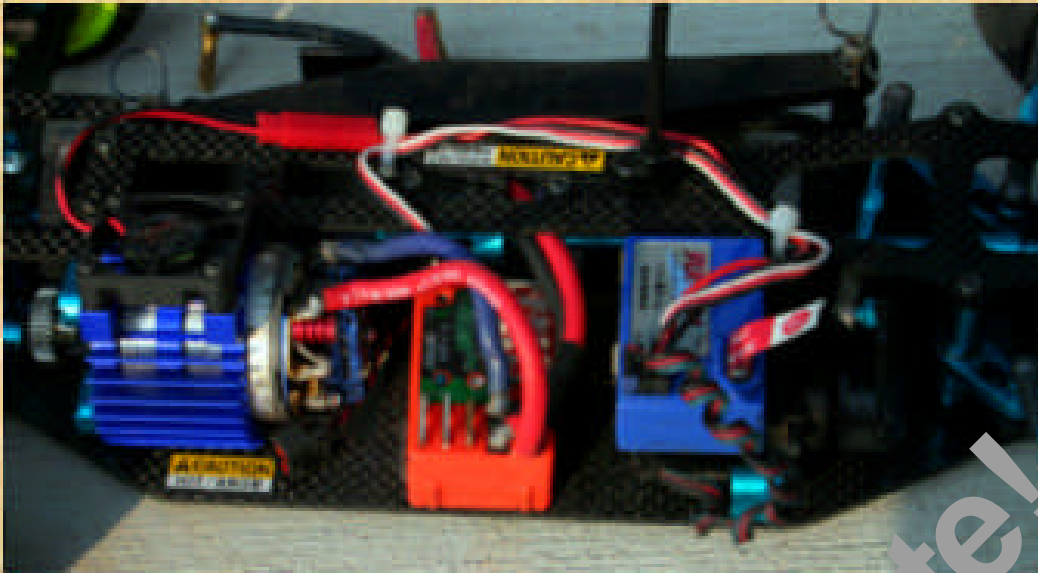

# Tamiya TB Evolution IV MS

1:10<sup>th</sup> Scale 4WD Racing Car - Katana Typess (Team Orion)

PDF Create! 2 Trial  
www.scansoft.com  
USA

Includes motor,  
wiring and Novak  
Cyclone ESC

Servo not included