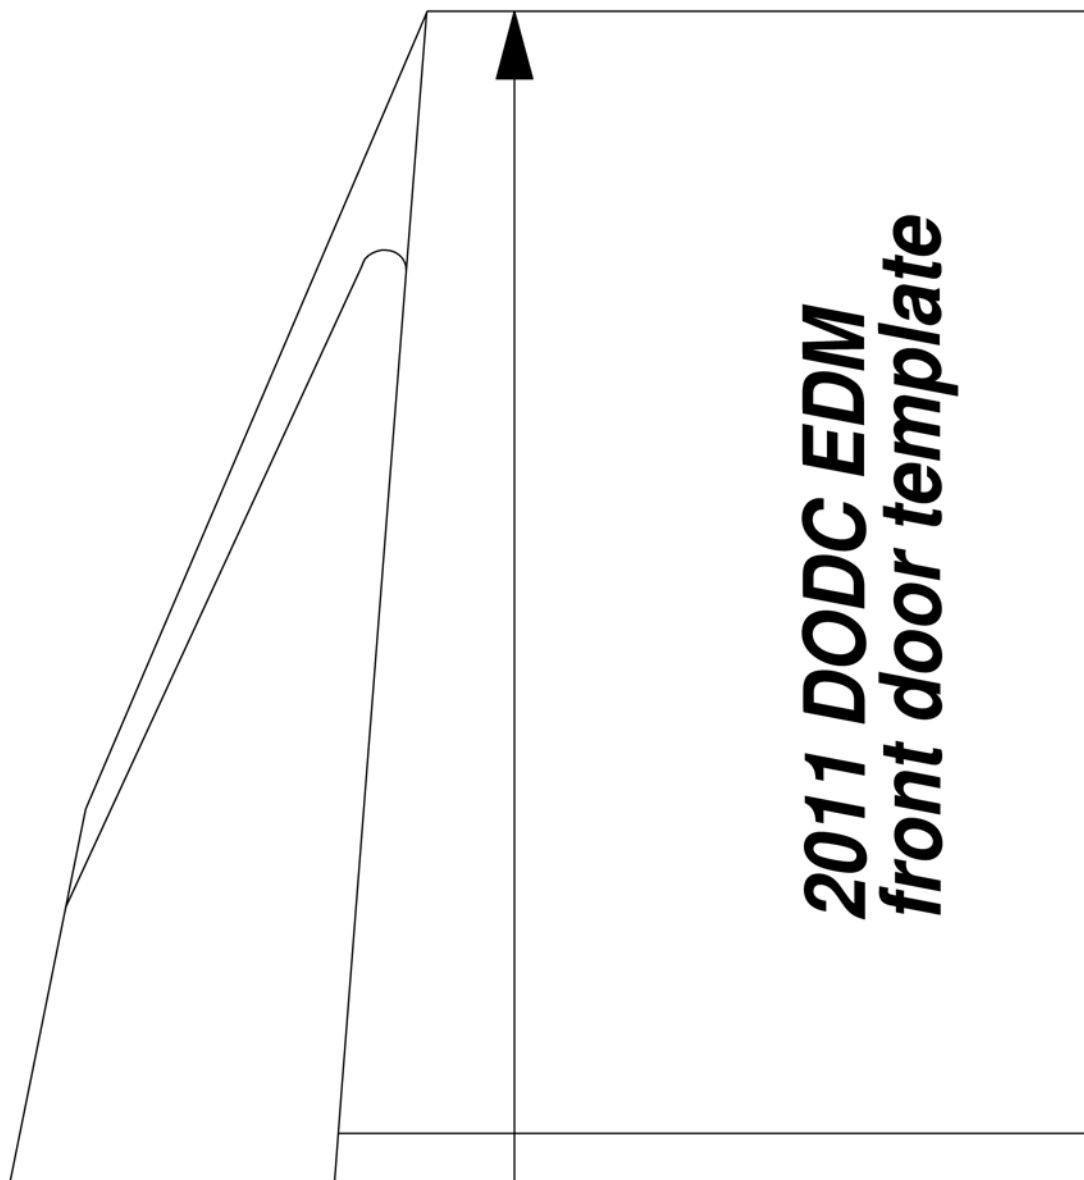

Print on normal letter size paper. Set printer for no scaling, should print full size.
To verify make sure when added to rear template that the combined length is no more than 14.5"

**2011 DODC EDM
TEO template**

14.50"

**2011 DODC EDM
BICKNELL template**

14.50"

**2011 DODC EDM
TROYER template**

14.50"