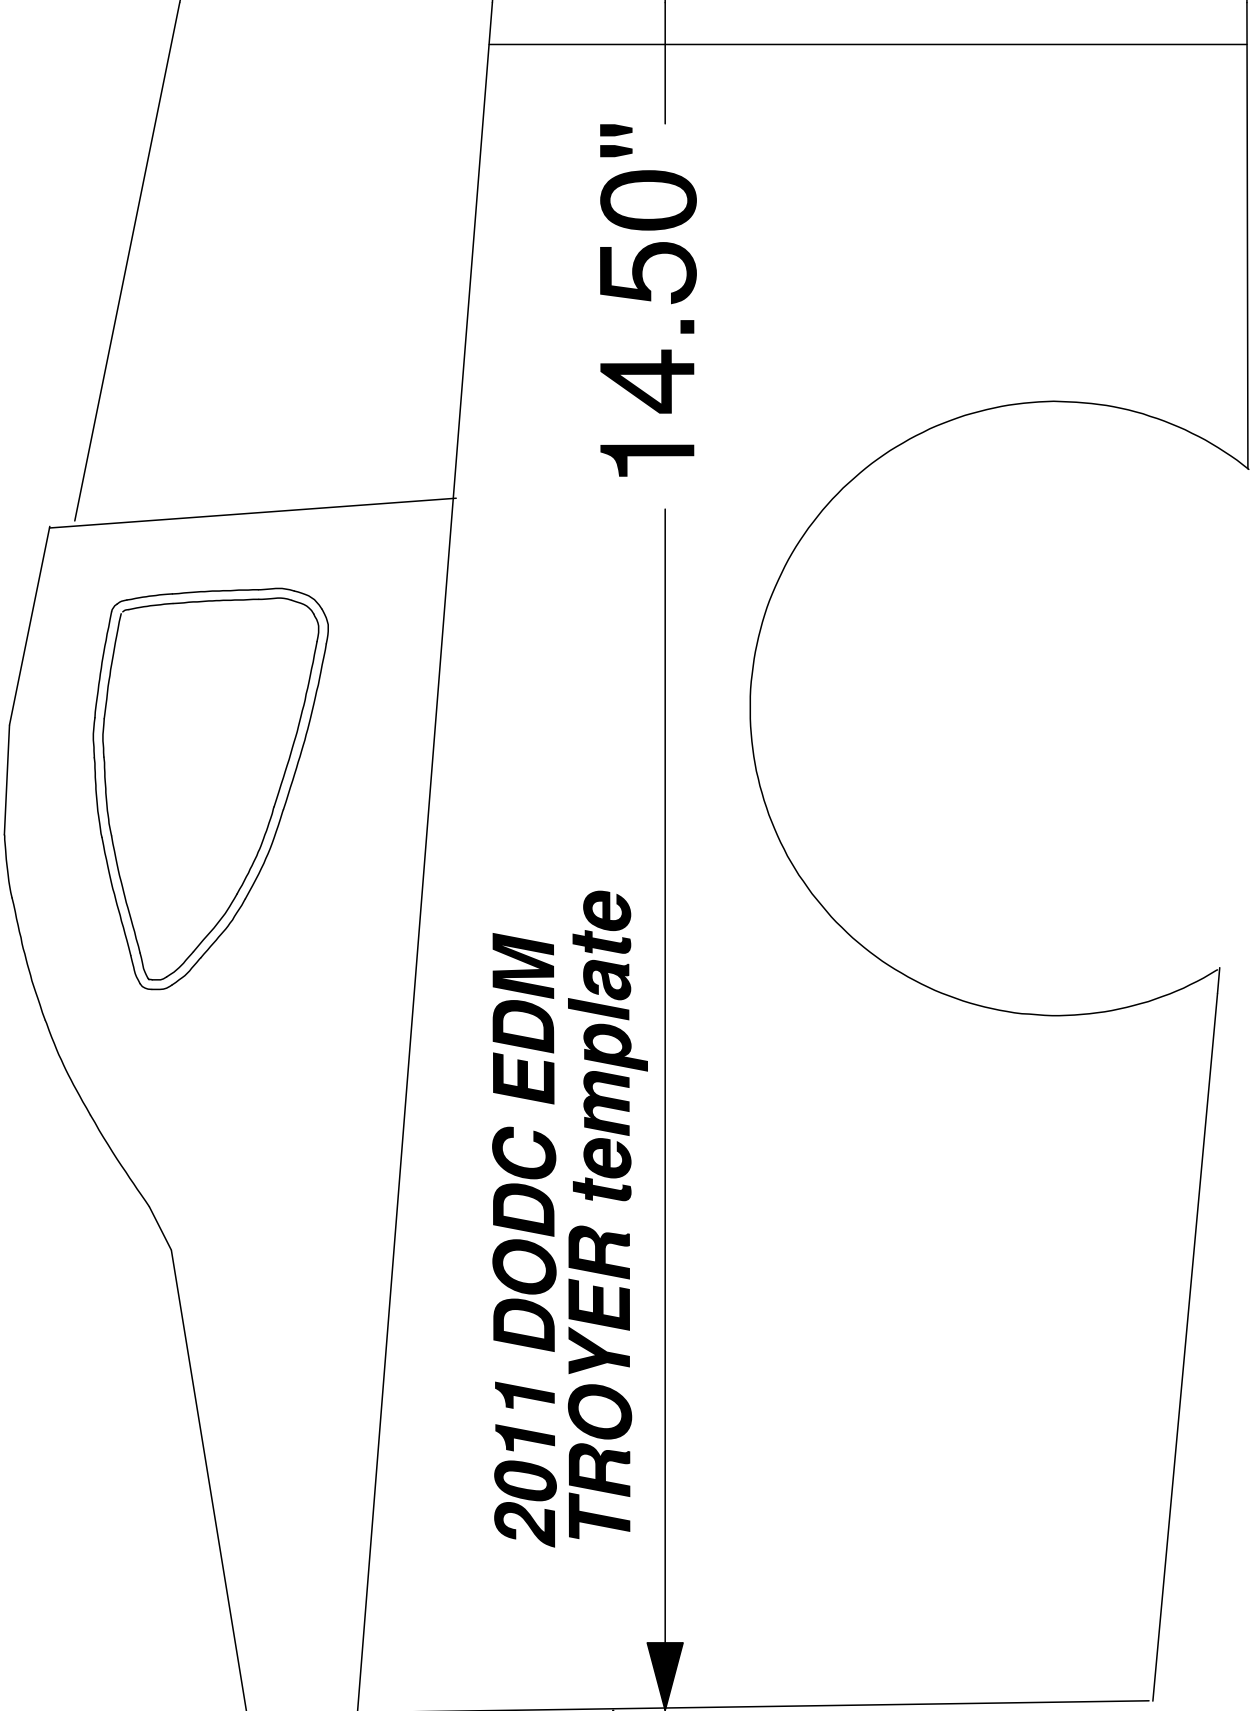

Print on normal letter size paper. Set printer for no scaling, should print full size.
To verify make sure when added to rear template that the combined length is no more than 14.5"

**2011 DODC EDM
TEO template**

14.50"

**2011 DODC EDM
BICKNELL template**

14.50"

**2011 DODC EDM
TROYER template**

14.50"