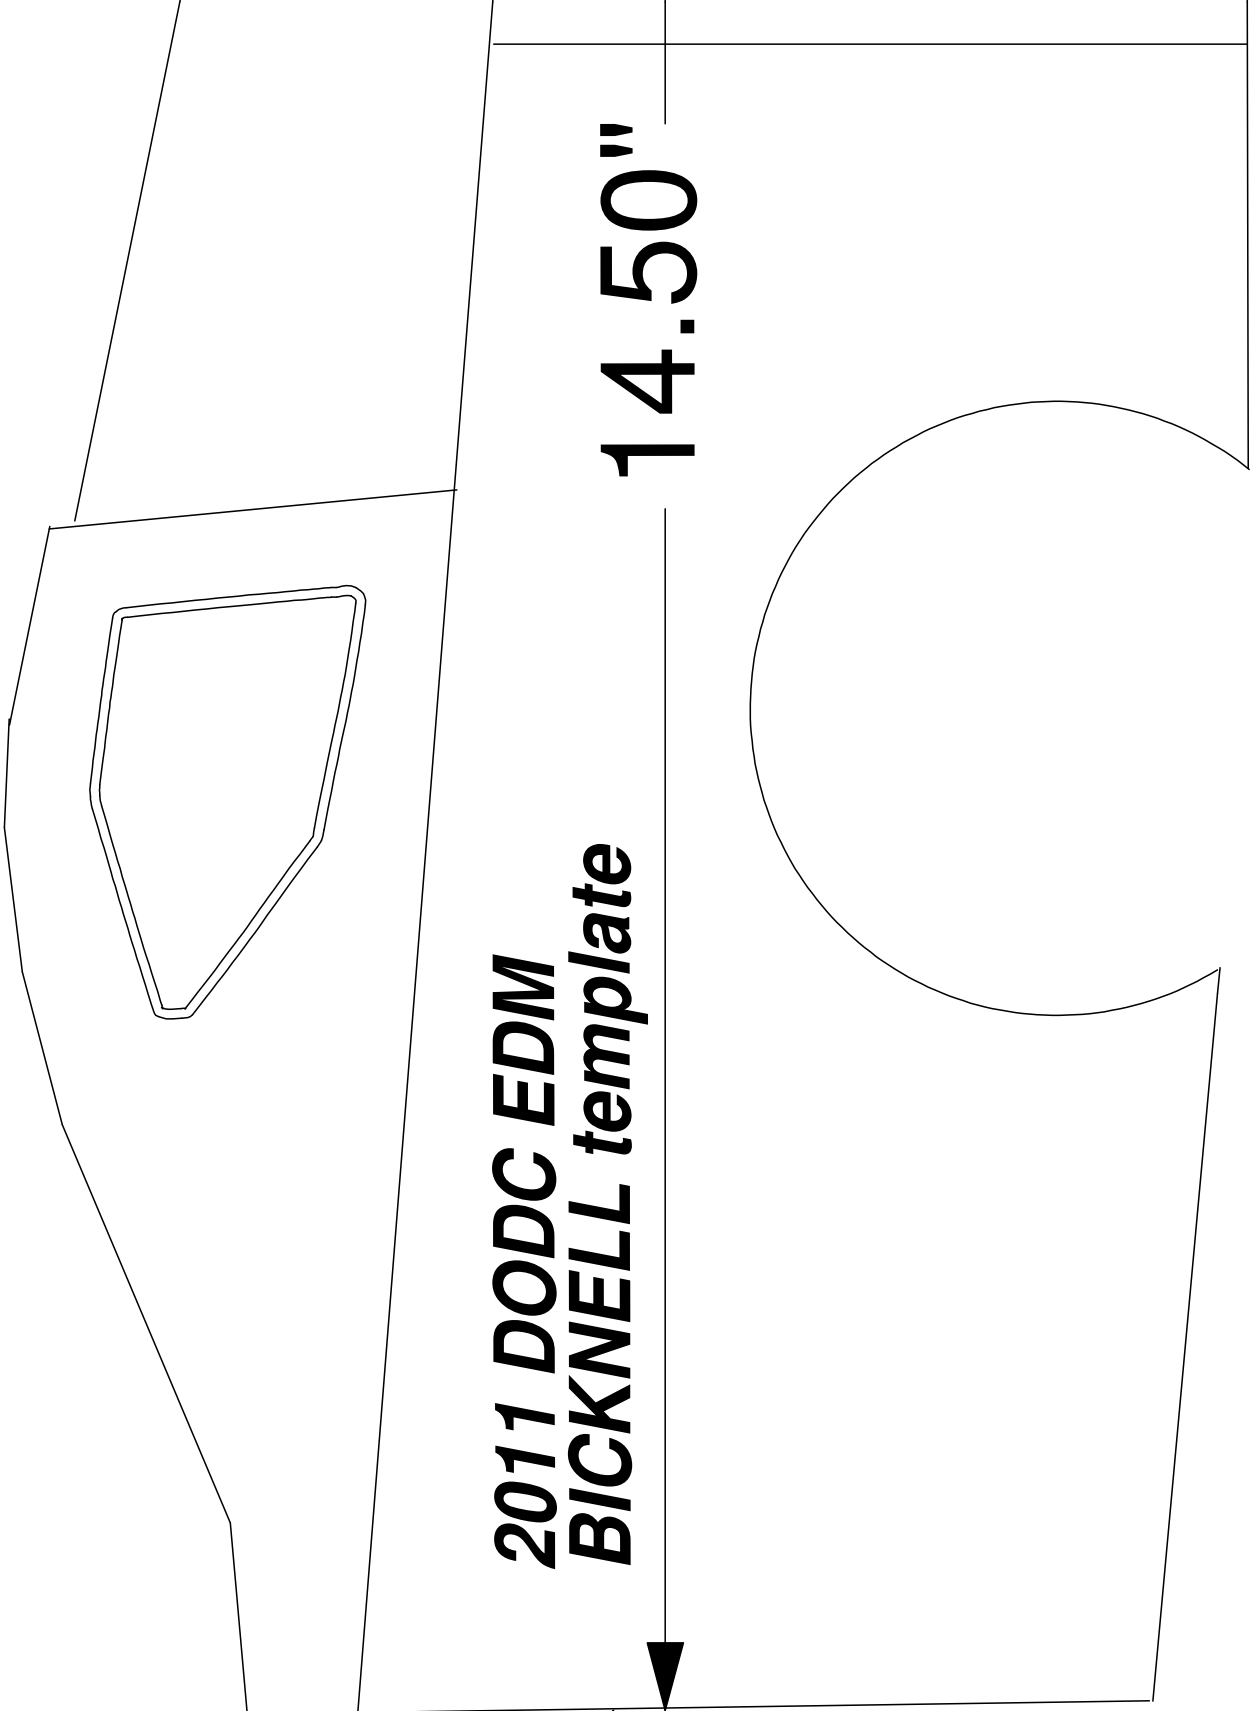

Print on normal letter size paper. Set printer for no scaling, should print full size.
To verify make sure when added to rear template that the combined length is no more than 14.5"

**2011 DODC EDM
TEO template**

14.50"

**2011 DODC EDM
BICKNELL template**

14.50"

**2011 DODC EDM
TROYER template**

14.50"