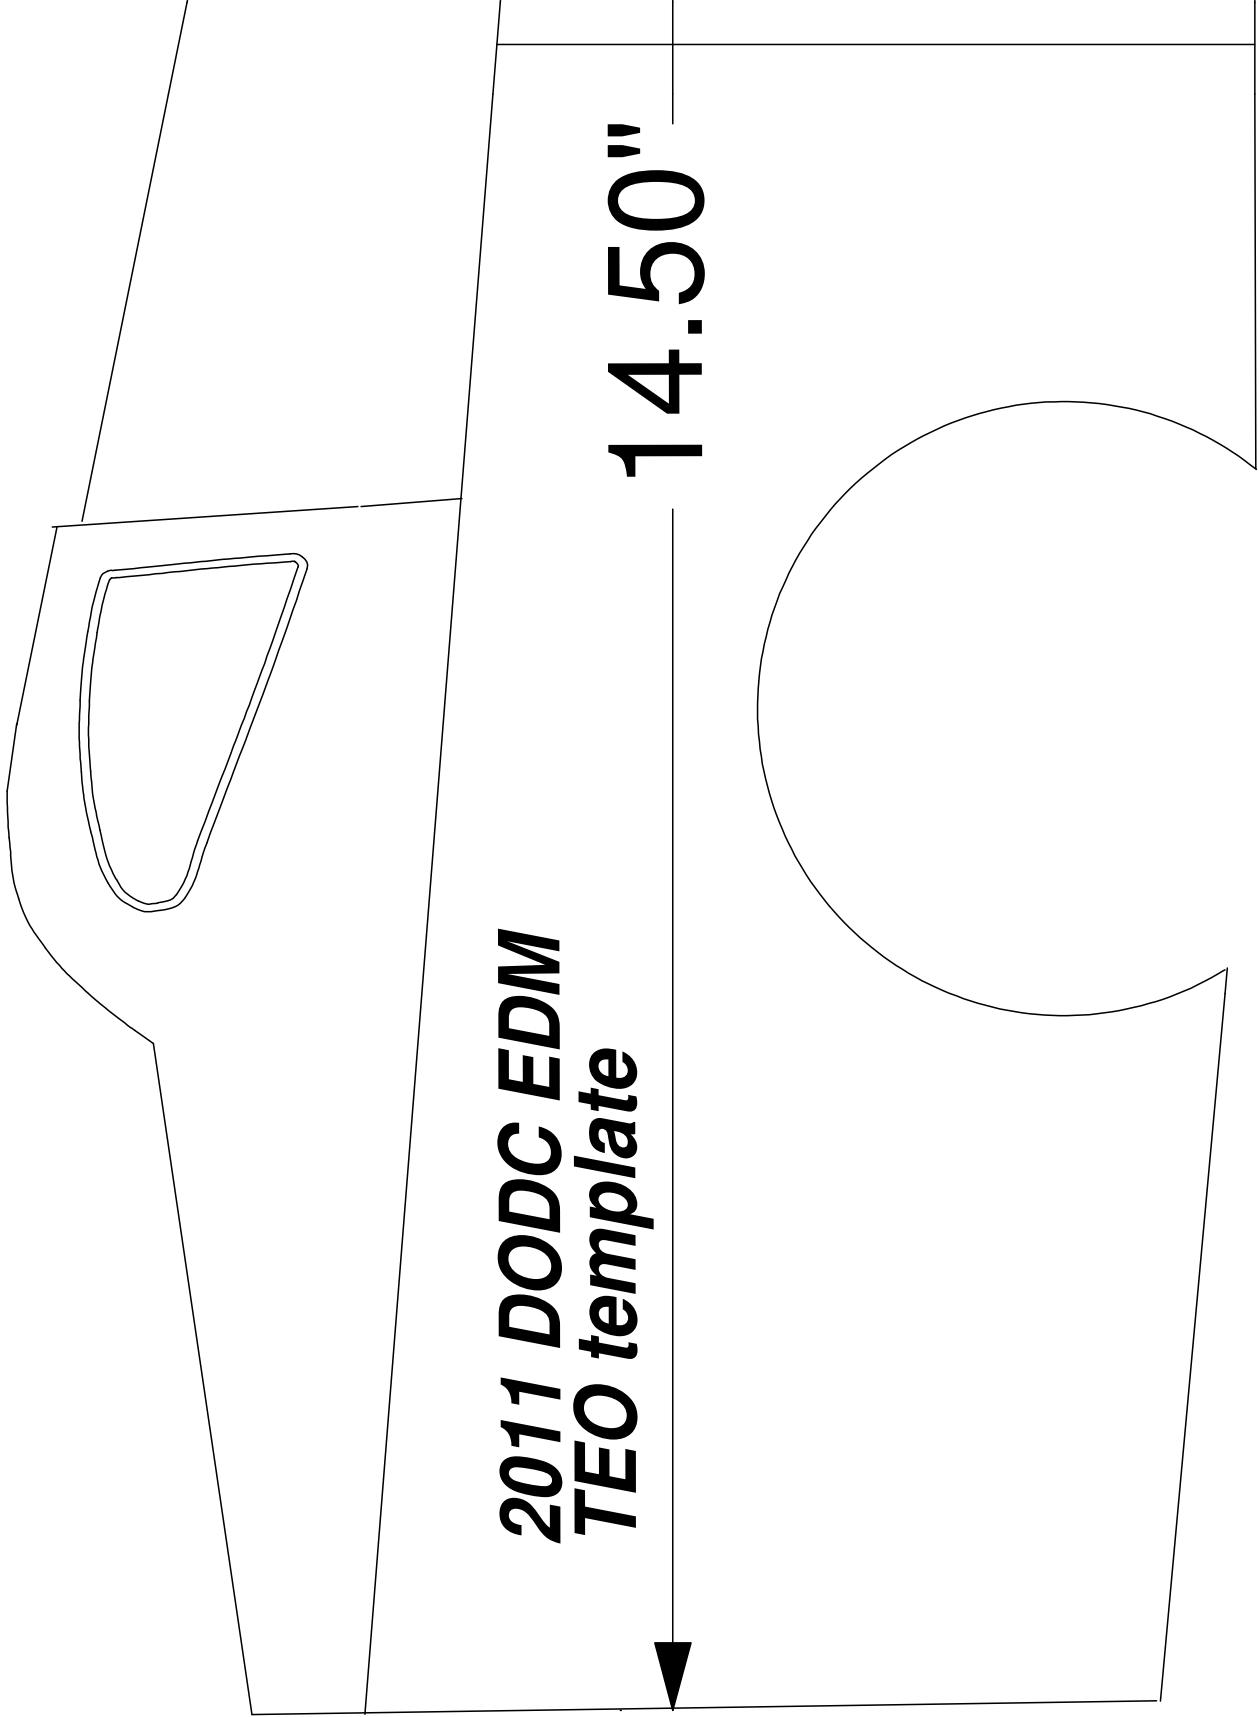

Print on normal letter size paper. Set printer for no scaling, should print full size.
To verify make sure when added to rear template that the combined length is no more than 14.5"

**2011 DODC EDM
TEO template**

14.50"

**2011 DODC EDM
BICKNELL template**

14.50"

**2011 DODC EDM
TROYER template**

14.50"