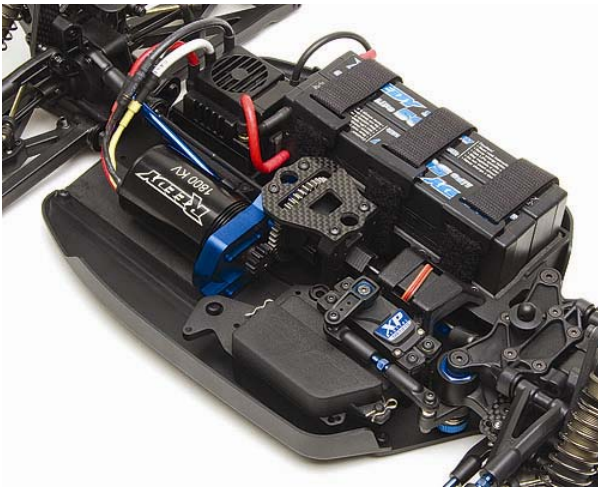

## Team Associated e-Conversion Kit

The new Team Associated e-Conversion Kit has been designed for the RC8, RC8T, and SC8 to be easily and neatly converted from nitro to electric power. The e-Conversion is a well thought-out, practical design that has been engineered to work as an integral part of the chassis. Enjoying the awesome power and convenience of LiPos in your SC8, RC8 or RC8T has never been easier!

### AE e-Conversion kit features:

- Rigid one-piece motor mount utilizes standard motor screw mounting pattern
- Large speed control mounting area raised off of chassis to allow for easy screw mounting of common speed controllers
- Speed control mounting area includes convenient switch-mounting boss
- Utilizes 3 hook-and-loop straps to secure LiPo batteries into battery tray
- Molded Battery tray supports 7.4-14.8V battery packs with room for foam pads
- Accepts two ROAR-approved 1:10 scale size 7.4v LiPo battery packs (#703 Reedy LiPo 5000 PRO (2), #704 Reedy LiPo 5000 w/connector (2), #705 Reedy LiPo 3200 w/connector (2), #709 Reedy LiPo 5000 35C (2))
- New sealed receiver box for proper electronics placement
- Receiver, Servo, and battery tray remove from car in one piece for easy maintenance and cleaning
- Easy bolt-in chassis installation requires no modifications!
- Convenient wire routing keeps critical electronic wires out of drivetrain components and simplifies disassembly
- Includes two pinion gears (15T, 16T) and two spur gears (46T & 50T)
- Comes with all needed hardware to mount components onto chassis
- Motor, ESC, and batteries are not included
- RC8 conversion requires RC8e body #89523