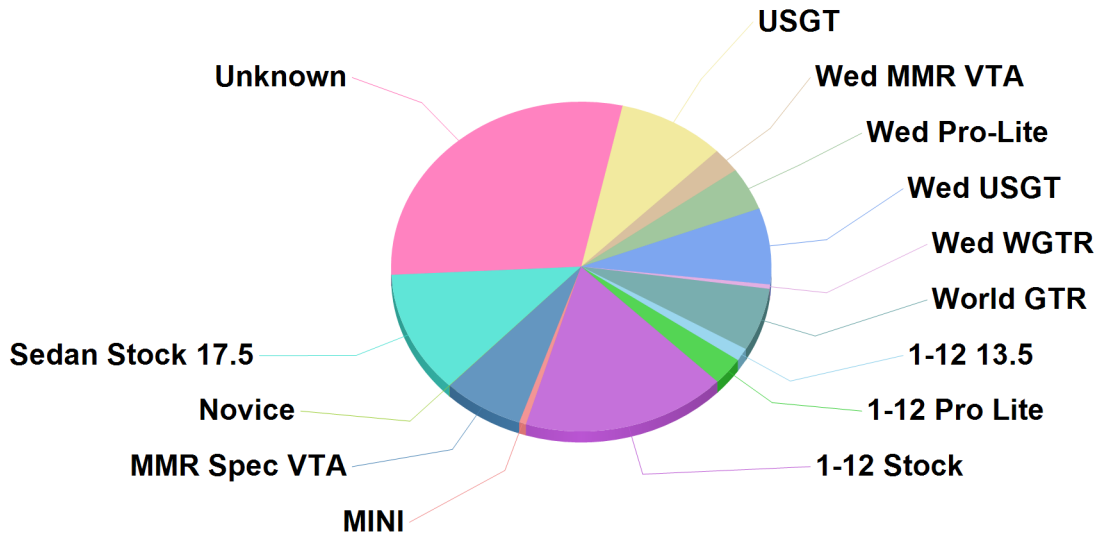

01/01/2016 - 01/04/2016

**Total Laps 36410**

Practice Laps 19558

Race Laps 16852

**Practice Laps Breakdown**

**Race Laps Breakdown**