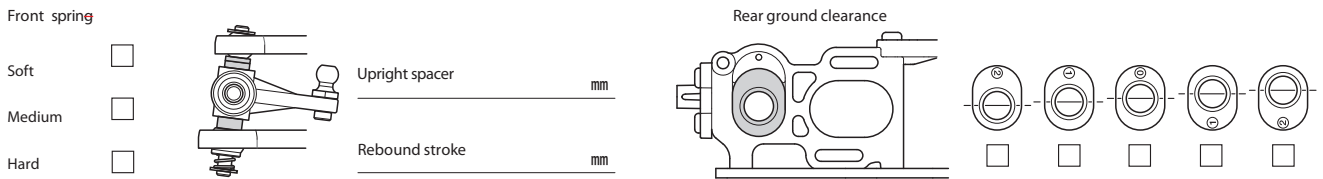

F104 VET I PRO CHASSIS KIT

1/10 SCALE R/C HIGH PERFORMANCE RACING CAR

SETTING SHEET

Ver 1.00

Alterations: am0 at Petitrc.com

Name _____ Date _____ Air temp. _____ Humidity _____

Track _____ Asphalt Carpet Track condition _____ Track temp. _____ °C/F

Motor _____ Spur gear _____ T Pinion gear _____ T

Front wheel _____ Front tire _____ Front tire diameter _____ mm

Rear wheel _____ Rear tire _____ Rear tire diameter _____ mm

Body _____ Front wing _____ Rear wing _____