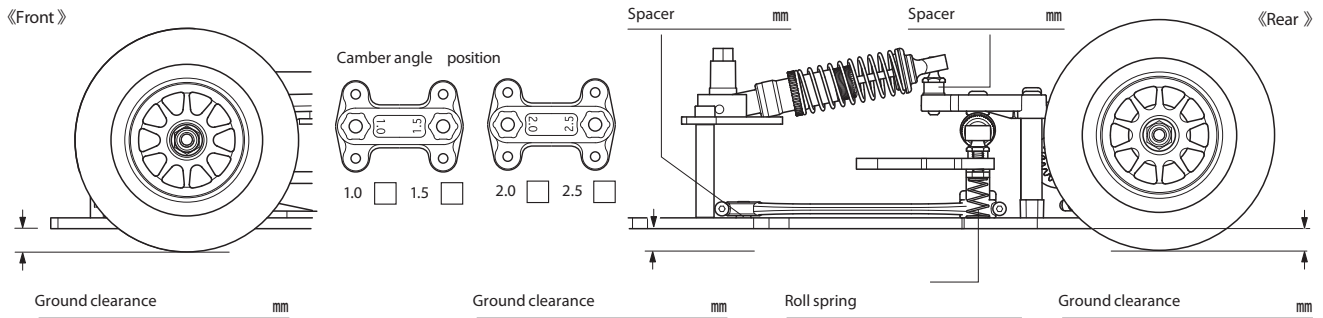

F104 VET I PRO CHASSIS KIT

1/10 SCALE R/C HIGH PERFORMANCE RACING CAR

SETTING SHEET

Ver 1.00

Alterations: am0 at Petitrc.com

Name _____ Date _____ Air temp. _____ Humidity _____

Track _____ Asphalt Carpet Track condition _____ Track temp. _____ °C/F

Motor _____ Spur gear _____ T Pinion gear _____ T

Front wheel _____ Front tire _____ Front tire diameter _____ mm

Rear wheel _____ Rear tire _____ Rear tire diameter _____ mm

Body _____ Front wing _____ Rear wing _____