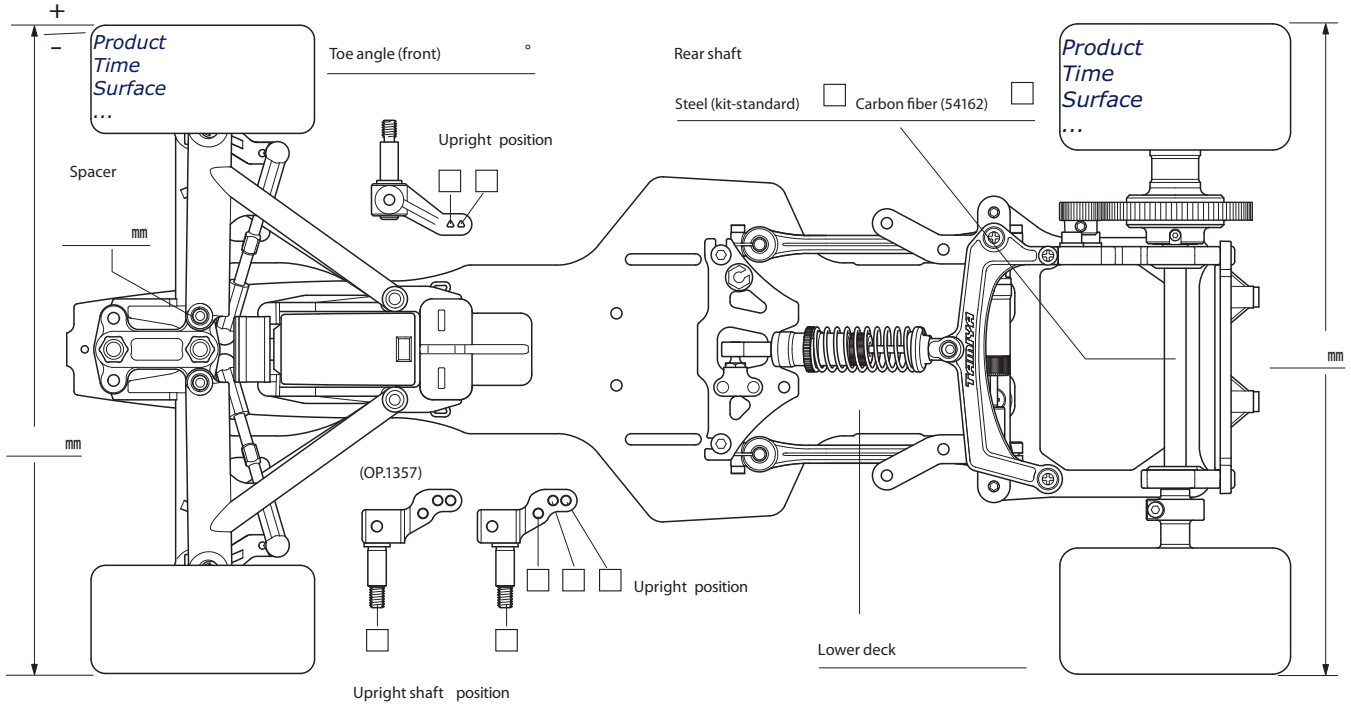

F104 VET I PRO CHASSIS KIT

1/10 SCALE R/C HIGH PERFORMANCE RACING CAR

SETTING SHEET

Ver 1.00

Alterations: am0 at Petitrc.com

Name _____ Date _____ Air temp. _____ Humidity _____

Track _____ Asphalt Carpet Track condition _____ Track temp. _____ °C/F

Motor _____ Spur gear _____ T Pinion gear _____ T

Front wheel _____ Front tire _____ Front tire diameter _____ mm

Rear wheel _____ Rear tire _____ Rear tire diameter _____ mm

Body _____ Front wing _____ Rear wing _____