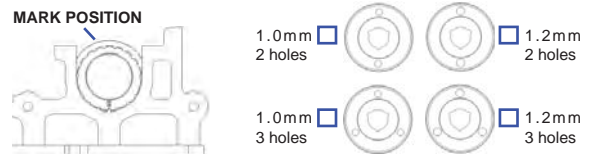

# PHOTON SETUP RECORD

Name: \_\_\_\_\_ Date: \_\_\_\_\_ Track: \_\_\_\_\_

Condition: \_\_\_\_\_ Temperature: \_\_\_\_\_

- Rubber Asphalt Edition
- Foam Carpet Edition

FRONT MEASUREMENTS		FRONT SHOCKS	
RIDE HEIGHT	mm	OIL WEIGHT	wt
CAMBER ANGLE	deg	PISTON	Standard/Optional
DROOP	mm	BLADDER	
WHEEL HUBS	mm	SPRING	
WHEEL SPACER	mm	NOTE	

REAR MEASUREMENTS		REAR SHOCKS	
RIDE HEIGHT	mm	OIL WEIGHT	wt
CAMBER ANGLE	deg	PISTON	Standard/Optional
DROOP	mm	BLADDER	
WHEEL HUBS	mm	SPRING	
WHEEL SPACER	mm	NOTE	

Rollout	FDR
MOTOR	
SPUR GEAR	
PINION GEAR	
BATTERY	
BODY SHELLS	
WING	
ESC SETTING	