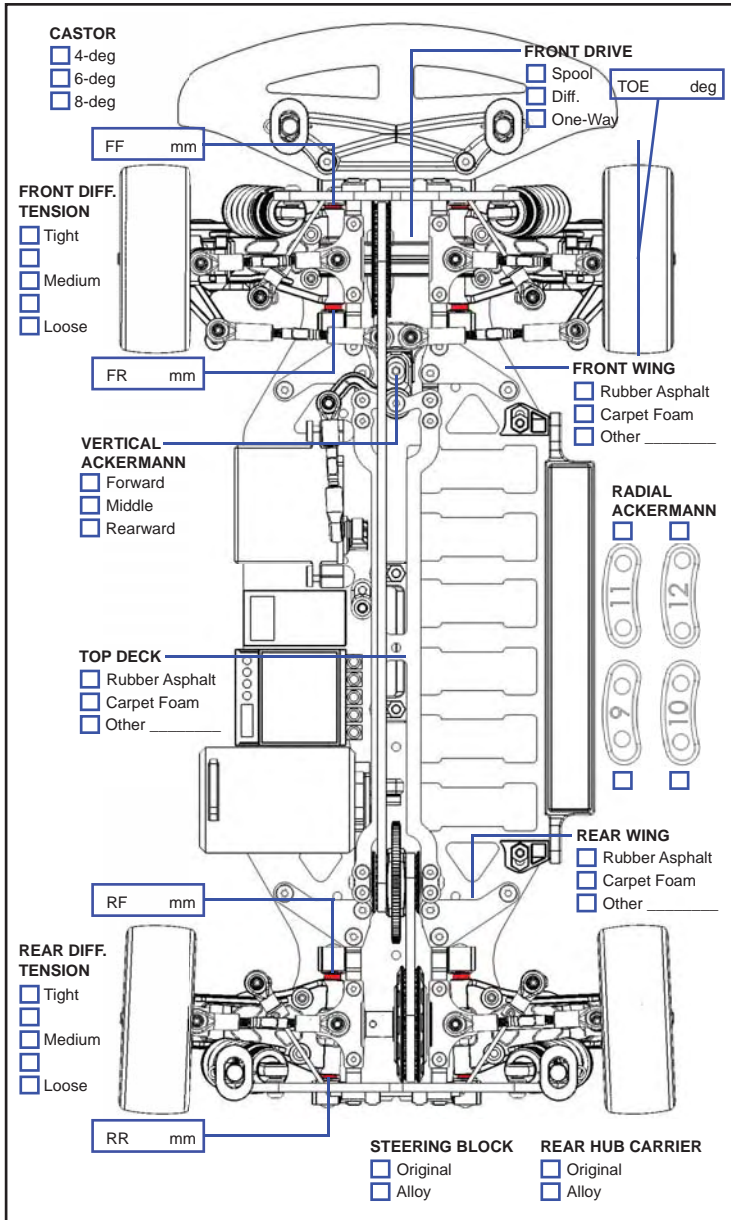

# PHOTON SETUP RECORD

Name: \_\_\_\_\_ Date: \_\_\_\_\_ Track: \_\_\_\_\_

Condition: \_\_\_\_\_ Temperature: \_\_\_\_\_

- Rubber Asphalt Edition
- Foam Carpet Edition

FRONT MEASUREMENTS		FRONT SHOCKS	
RIDE HEIGHT	mm	OIL WEIGHT	wt
CAMBER ANGLE	deg	PISTON	Standard/Optional
DROOP	mm	BLADDER	
WHEEL HUBS	mm	SPRING	
WHEEL SPACER	mm	NOTE	

REAR MEASUREMENTS		REAR SHOCKS	
RIDE HEIGHT	mm	OIL WEIGHT	wt
CAMBER ANGLE	deg	PISTON	Standard/Optional
DROOP	mm	BLADDER	
WHEEL HUBS	mm	SPRING	
WHEEL SPACER	mm	NOTE	

Rollout	FDR
MOTOR	
SPUR GEAR	
PINION GEAR	
BATTERY	
BODY SHELLS	
WING	
ESC SETTING	

Tire Diameter	FRONT	REAR
BRAND		
COMPOUND		
INSERT		
WHEEL		
TIRE TREATMENT		

FL FR RL RR