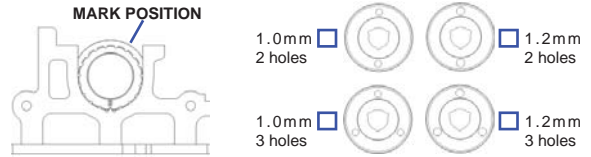

# PHOTON SETUP RECORD

Name: \_\_\_\_\_ Date: \_\_\_\_\_ Track: \_\_\_\_\_

Condition: \_\_\_\_\_ Temperature: \_\_\_\_\_

- Rubber Asphalt Edition
- Foam Carpet Edition

FRONT MEASUREMENTS		FRONT SHOCKS	
RIDE HEIGHT	mm	OIL WEIGHT	wt
CAMBER ANGLE	deg	PISTON	Standard/Optional
DROOP	mm	BLADDER	
WHEEL HUBS	mm	SPRING	
WHEEL SPACER	mm	NOTE	

REAR MEASUREMENTS		REAR SHOCKS	
RIDE HEIGHT	mm	OIL WEIGHT	wt
CAMBER ANGLE	deg	PISTON	Standard/Optional
DROOP	mm	BLADDER	
WHEEL HUBS	mm	SPRING	
WHEEL SPACER	mm	NOTE	

Rollout	FDR
MOTOR	
SPUR GEAR	
PINION GEAR	
BATTERY	
BODY SHELLS	
WING	
ESC SETTING	