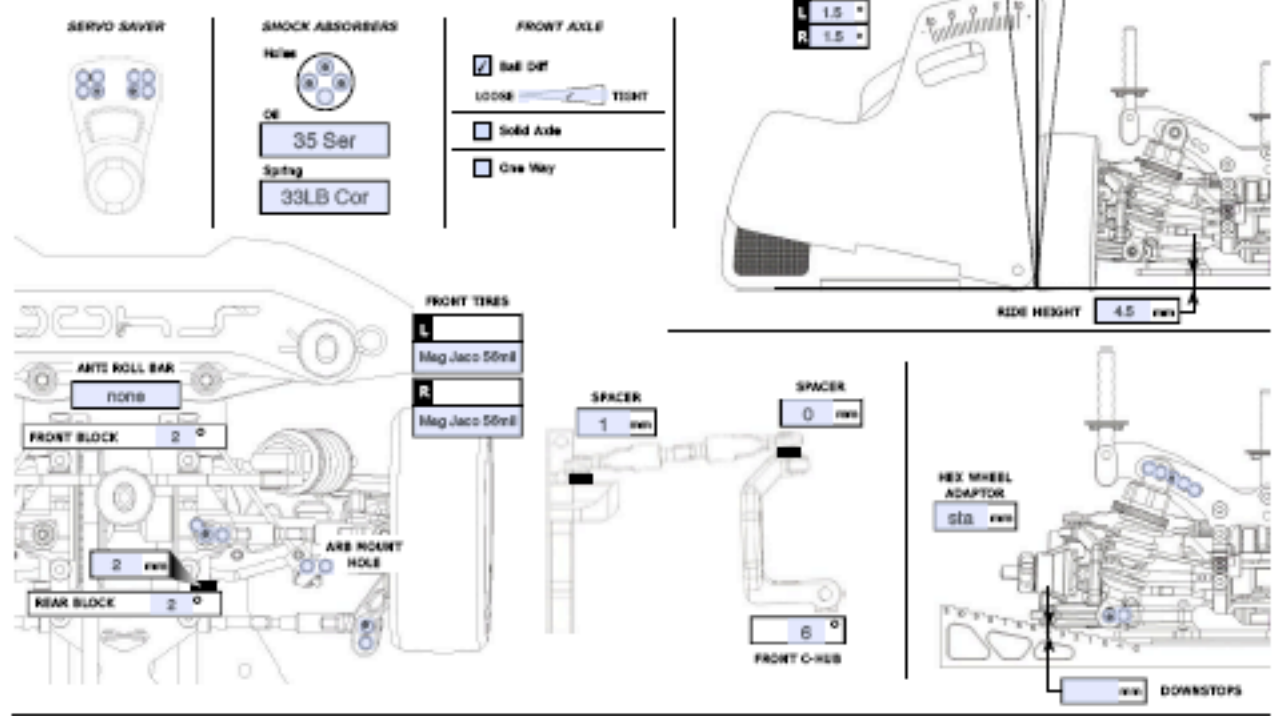

Click to decrease the magnification of the entire page

S400

NAME: Jeff Cuffs	MOTOR: Komodo	BODY POSITION:
RACE: IIC	ESC: Tekin FX Pro	BODY: Parma Mohawk
TRACK: <input type="text"/>	CELLS: Ep 4200	
SURFACE: <input type="checkbox"/> ASPHALT <input checked="" type="checkbox"/> CARPET	COMMENTS: <input type="text"/>	
COMMENTS: High Traction		

FRONT

REAR