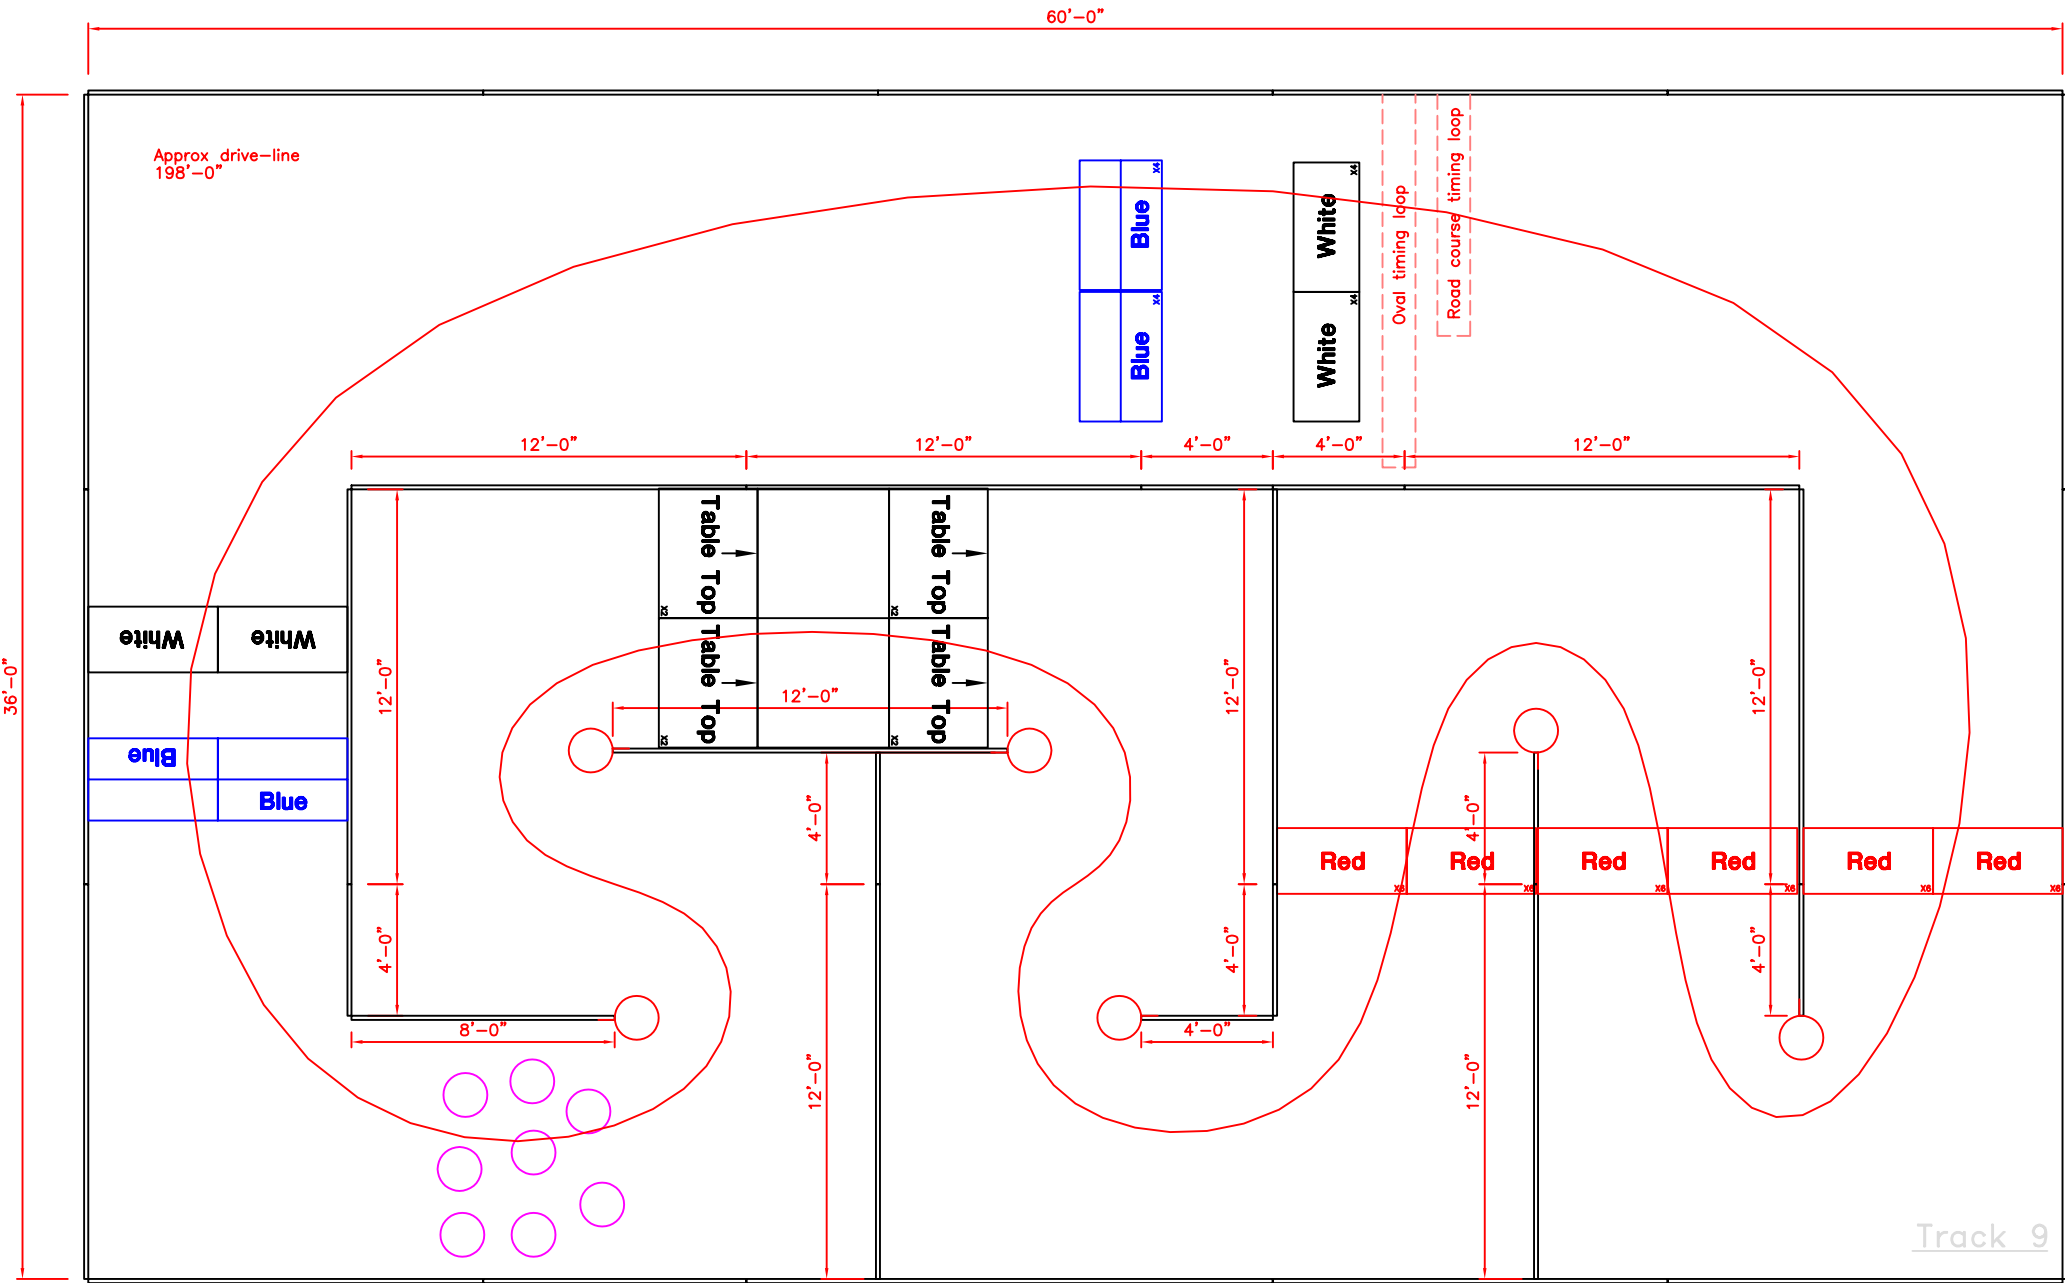

60'-0"

Approx drive-line  
198'-0"

12'-0" 12'-0" 4'-0" 4'-0" 12'-0"

Track 6

36'-0"

60'-0"

Approx drive-line  
197'-0"

12'-0" 12'-0" 4'-0" 4'-0" 12'-0"

36'-0"