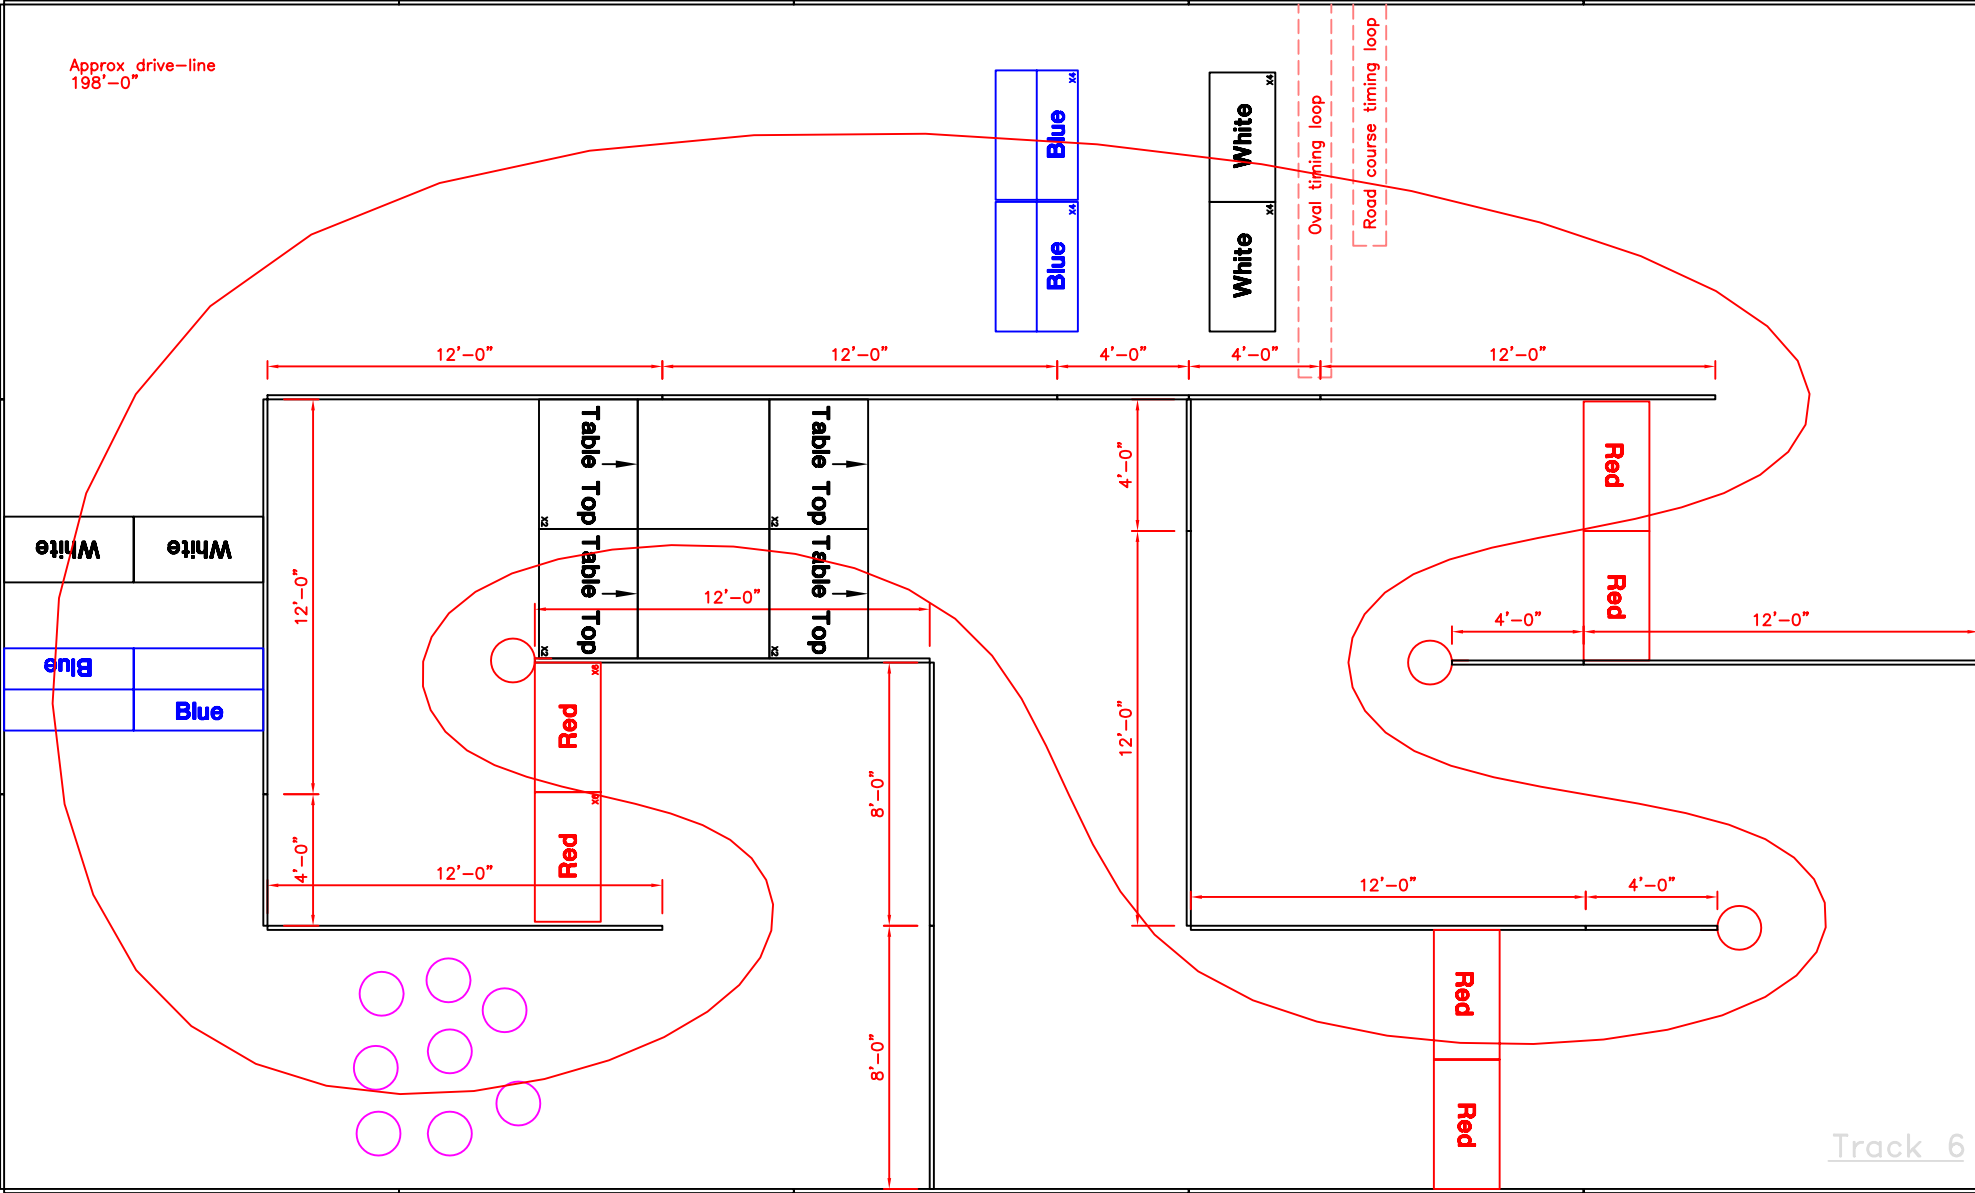

60'-0"

Approx drive-line  
198'-0"

12'-0" 12'-0" 4'-0" 4'-0" 12'-0"

Track 6

36'-0"

60'-0"

Approx drive-line  
197'-0"

12'-0" 12'-0" 4'-0" 4'-0" 12'-0"

36'-0"