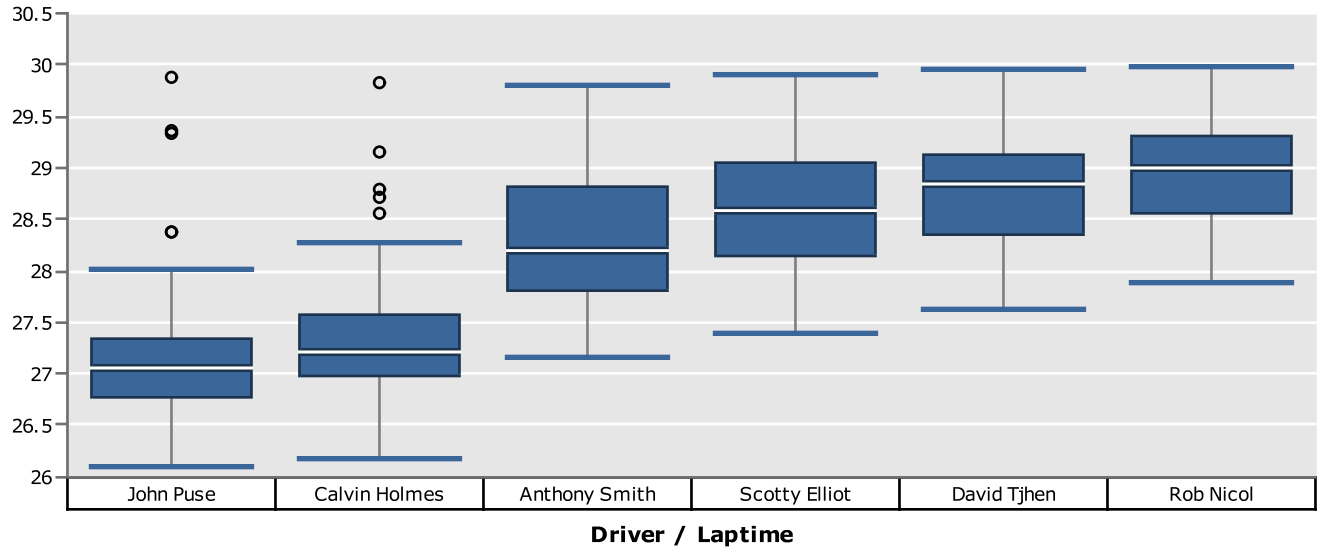

12th

Driver / Laptime

F1

Driver / Laptime

Mini

Mod

Sportsman

Stock