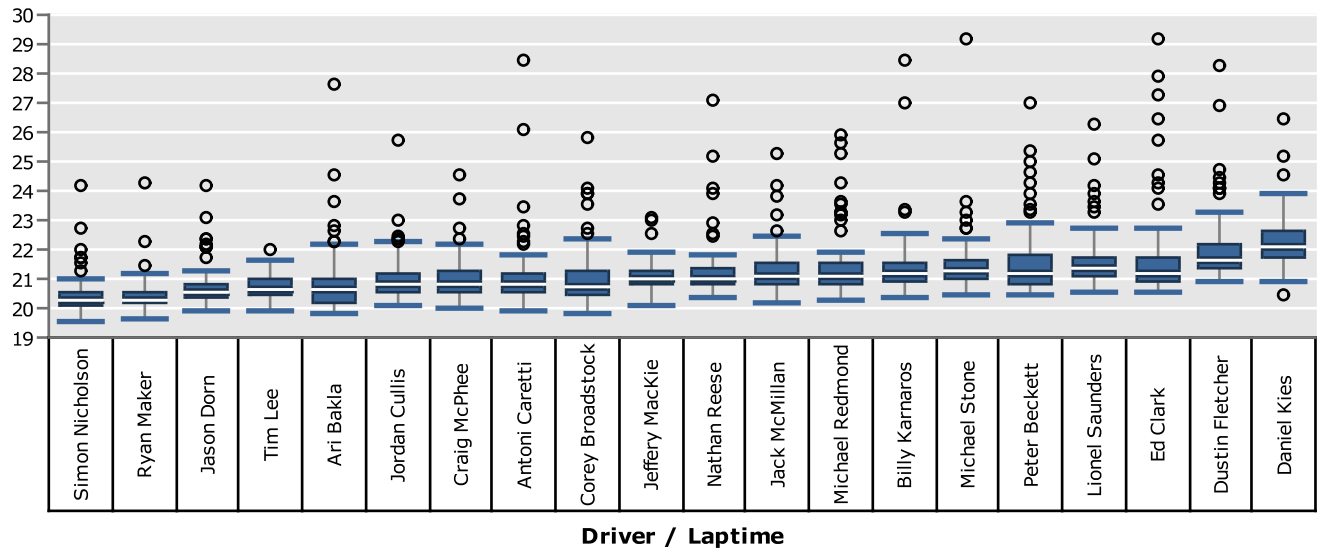

12th

Driver / Laptime

F1

Driver / Laptime

Mini

Mod

Sportsman

Stock