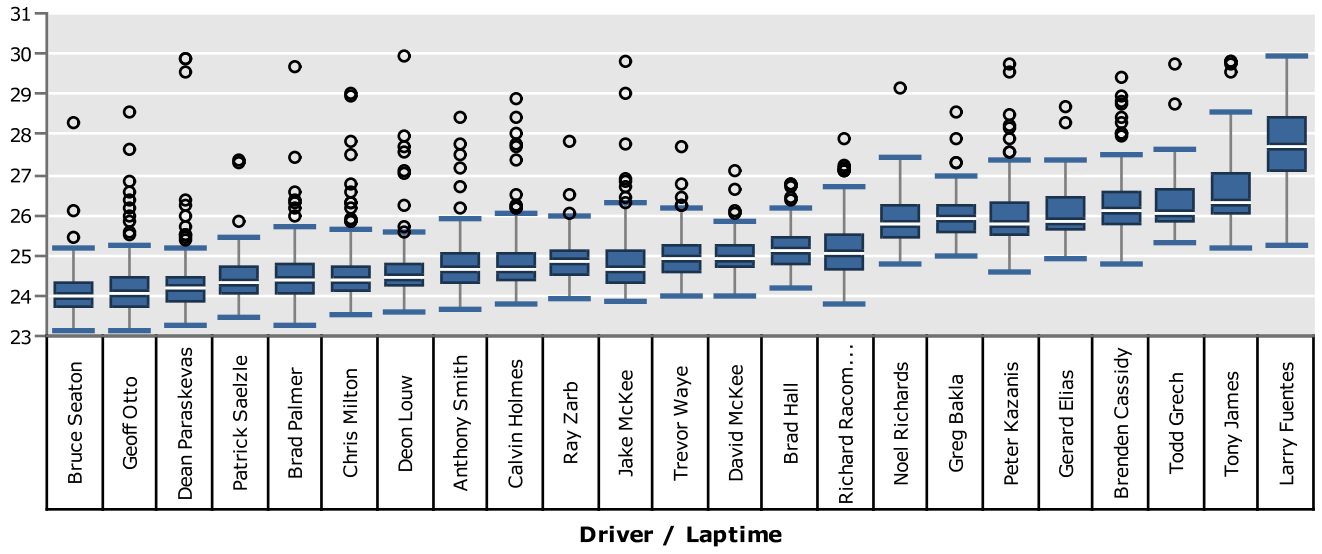

12th

Driver / Laptime

F1

Driver / Laptime

Mini

Mod

Sportsman

Stock