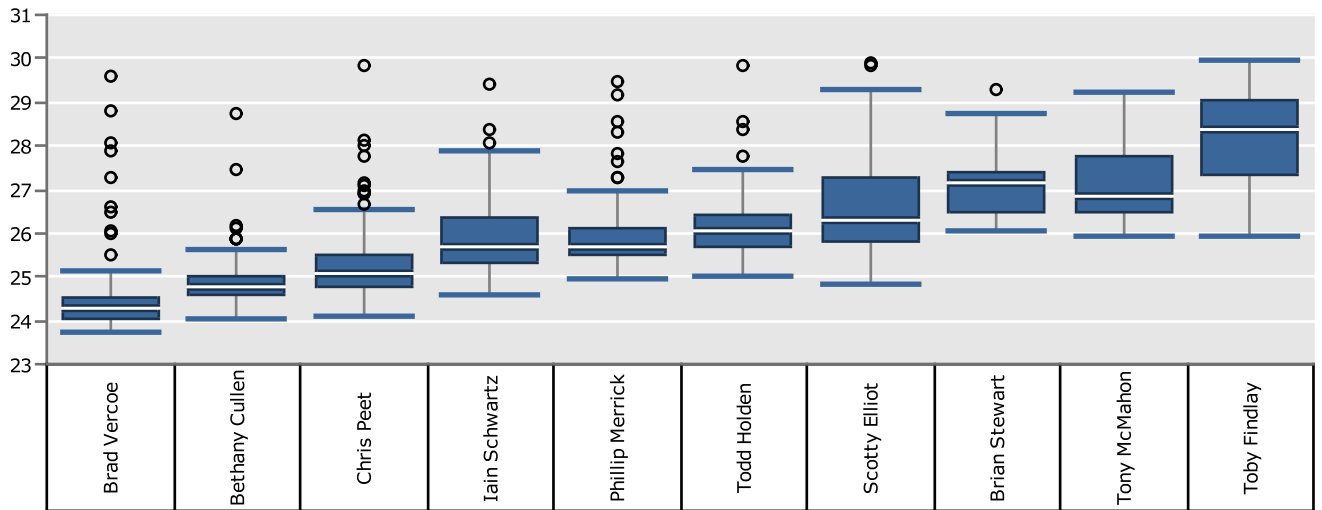

12th

Driver / Laptime

F1

Driver / Laptime

Mini

Mod

Sportsman

Stock