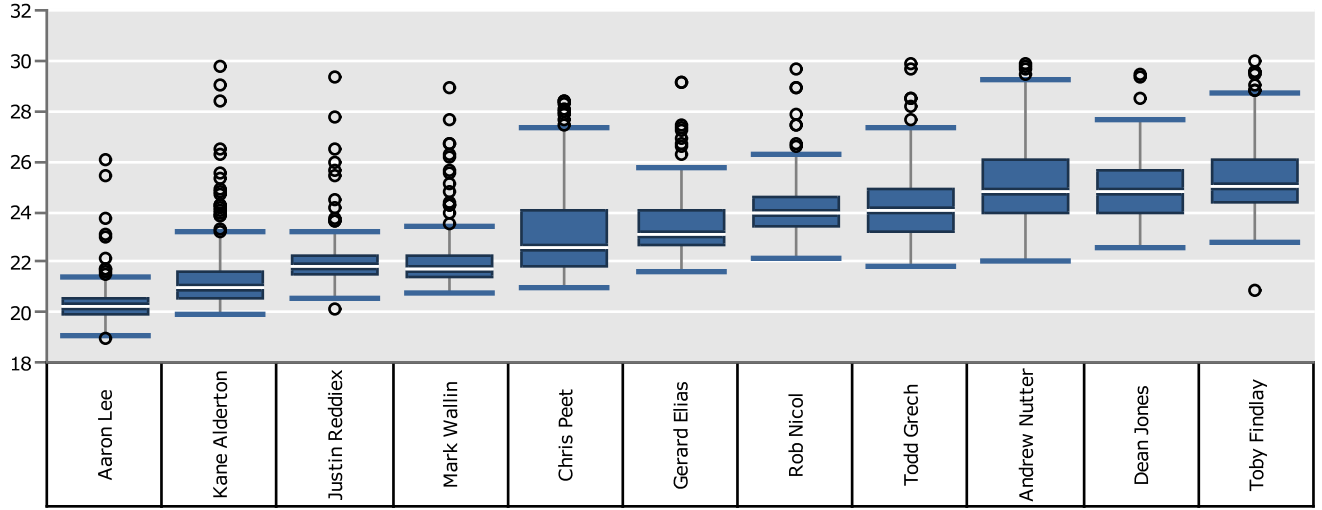

12th

Driver / Laptime

F1

Driver / Laptime

Mini

Mod

Sportsman

Stock