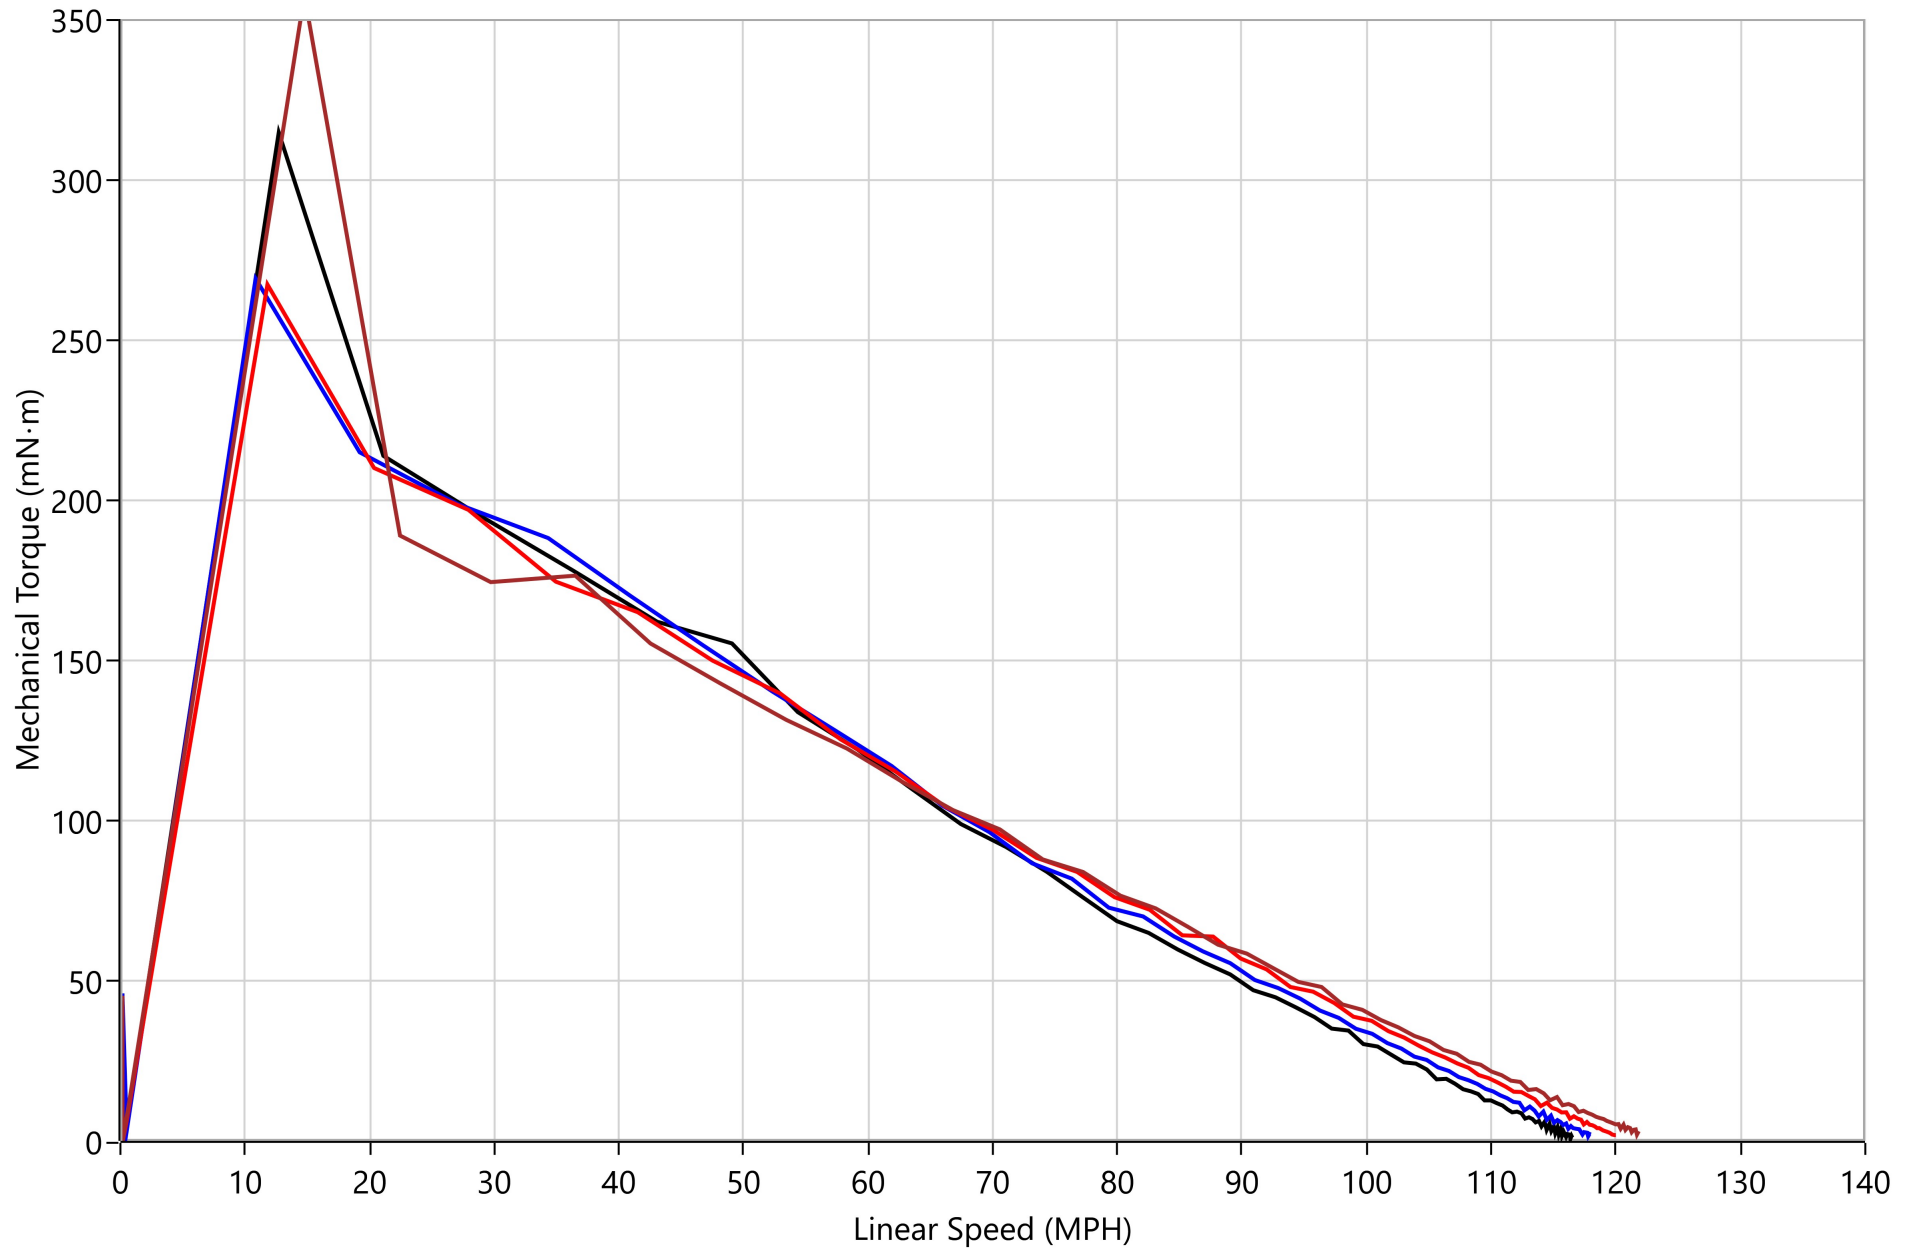

TEST COMPARISON GRAPH

— Trinity SlotMachine Certified 45° — Trinity SlotMachine Certified 45° — Trinity SlotMachine Certified 50° — Trinity SlotMachine Certified 50°